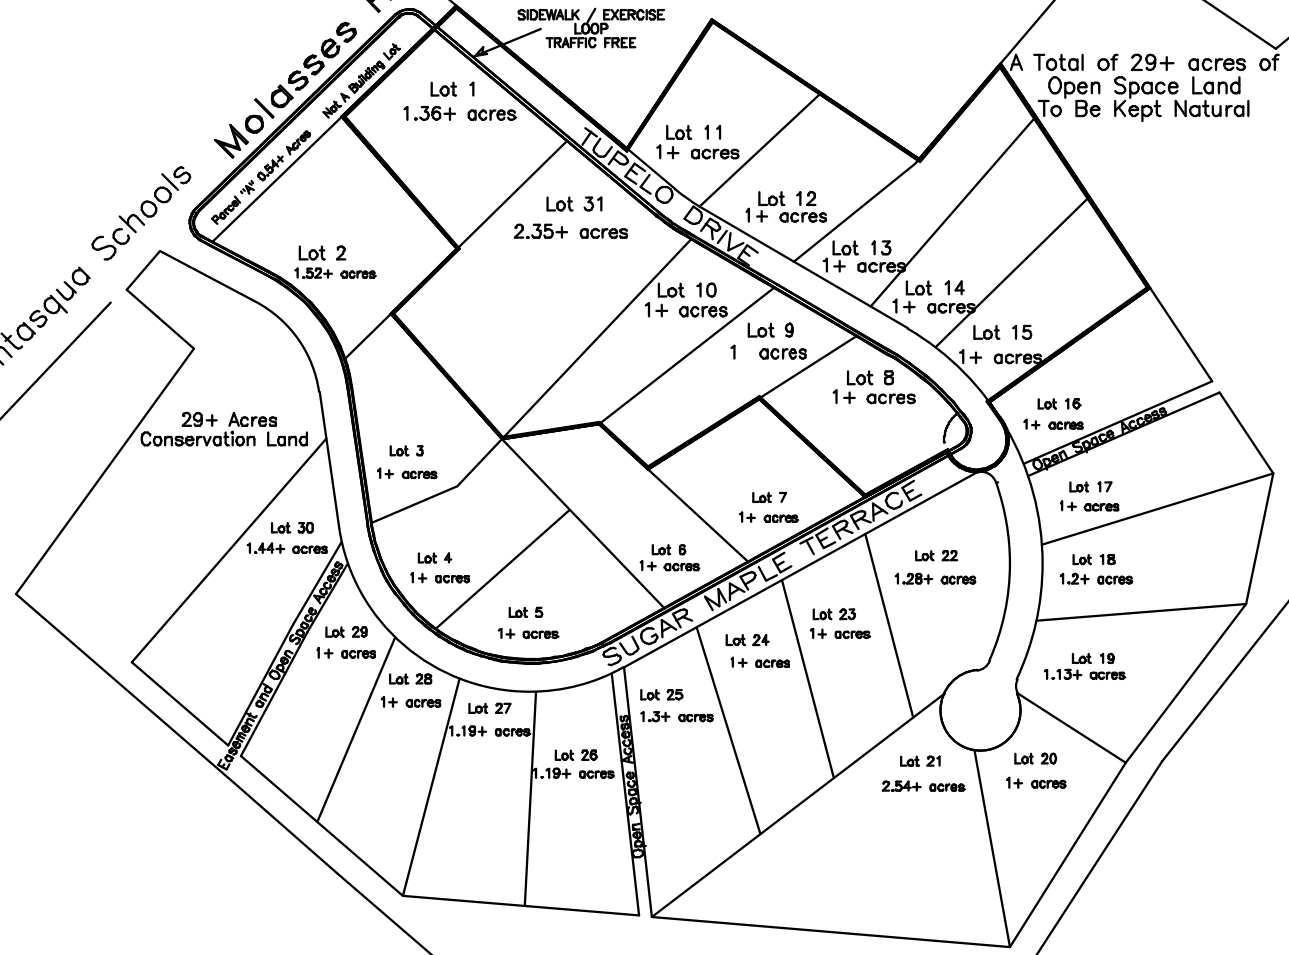

# MOLASSES HILL ESTATES PHASE 1

1.5 Miles to Tantasqua Schools  
Molasses Hill Road

A Total of 29+ acres of Open Space Land To Be Kept Natural

A Total of 29+ acres of Open Space Land To Be Kept Natural

Molasses Hill Road

CONTINUOUS  
SIDEWALK / EXERCISE  
LOOP  
TRAFFIC FREE

Lot 31  
2.35+ acres

247'

145'

170'

139'

120'

120'

Lot 10  
1+ acres

Lot 9  
1 acres

Lot 8  
1+ acres

TUPELO DRIVE

150'

150'

215'+

1.5 Miles to  
Tantasqua Schools

TEMPORARY TURNAROUND